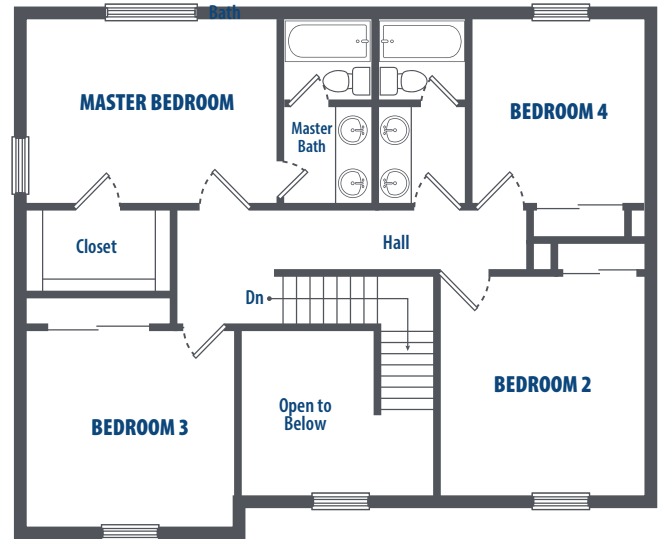

N-CHP - 4 BEDROOM

4 Bedroom | 2.5 Bath | 2410 Sq. Ft.*

201 Langley Drive | Barksdale AFB, LA 71110 | Phone: 318-395-6689

**All square footage is approximate.*