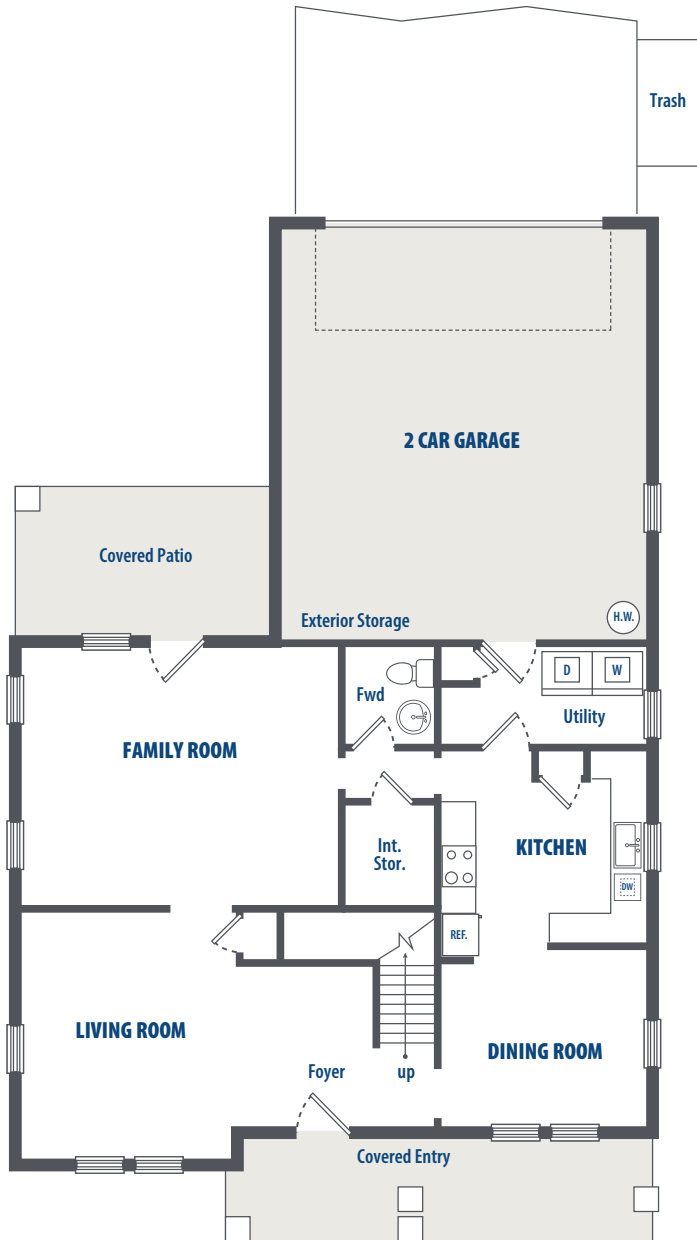

N-CHP - 4 BEDROOM

4 Bedroom | 2.5 Bath | 2410 Sq. Ft.*

201 Langley Drive | Barksdale AFB, LA 71110 | Phone: 318-395-6689

**All square footage is approximate.*