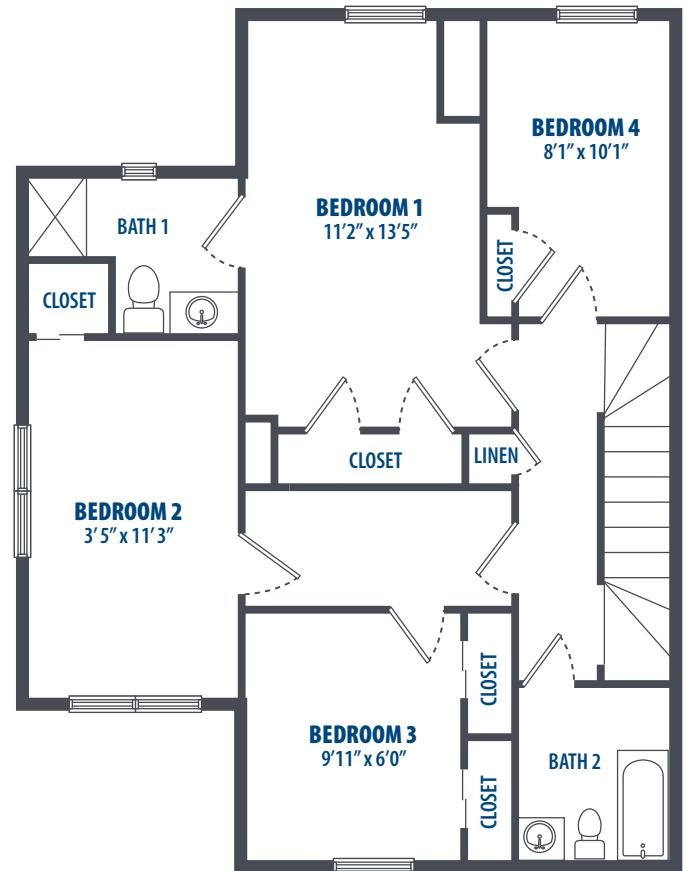

AE4A - 4 BEDROOM

4 Bedroom | 2.5 Bath | 1307 Sq. Ft.*

201 Langley Drive | Barksdale AFB, LA 71110 | Phone: 877-692-0652

**All square footage is approximate.*