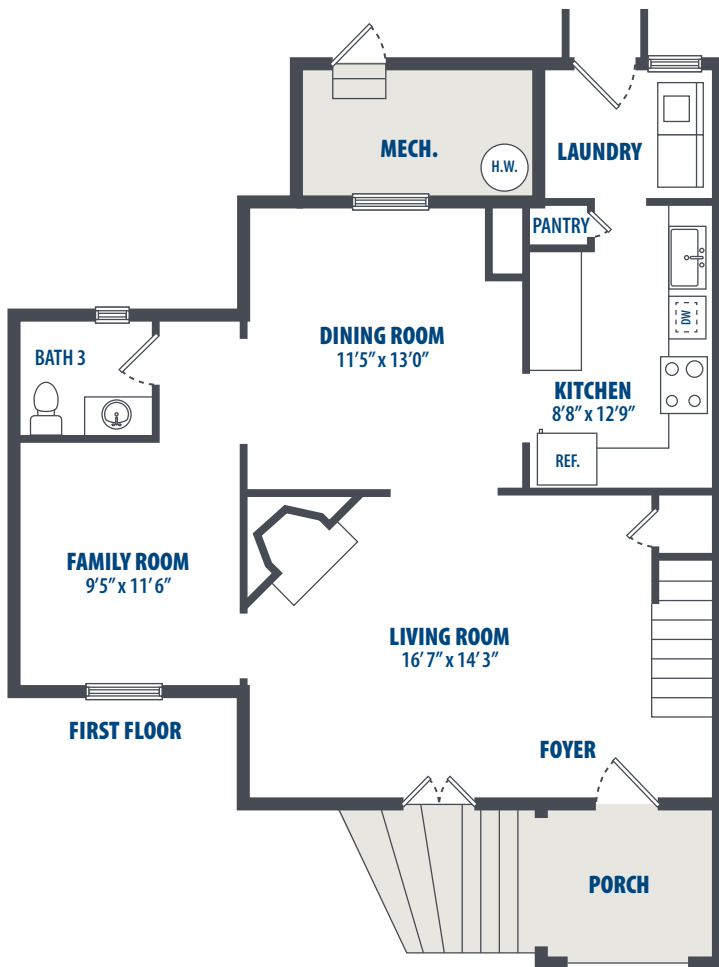

AE4A - 4 BEDROOM

4 Bedroom | 2.5 Bath | 1307 Sq. Ft.*

201 Langley Drive | Barksdale AFB, LA 71110 | Phone: 877-692-0652

**All square footage is approximate.*