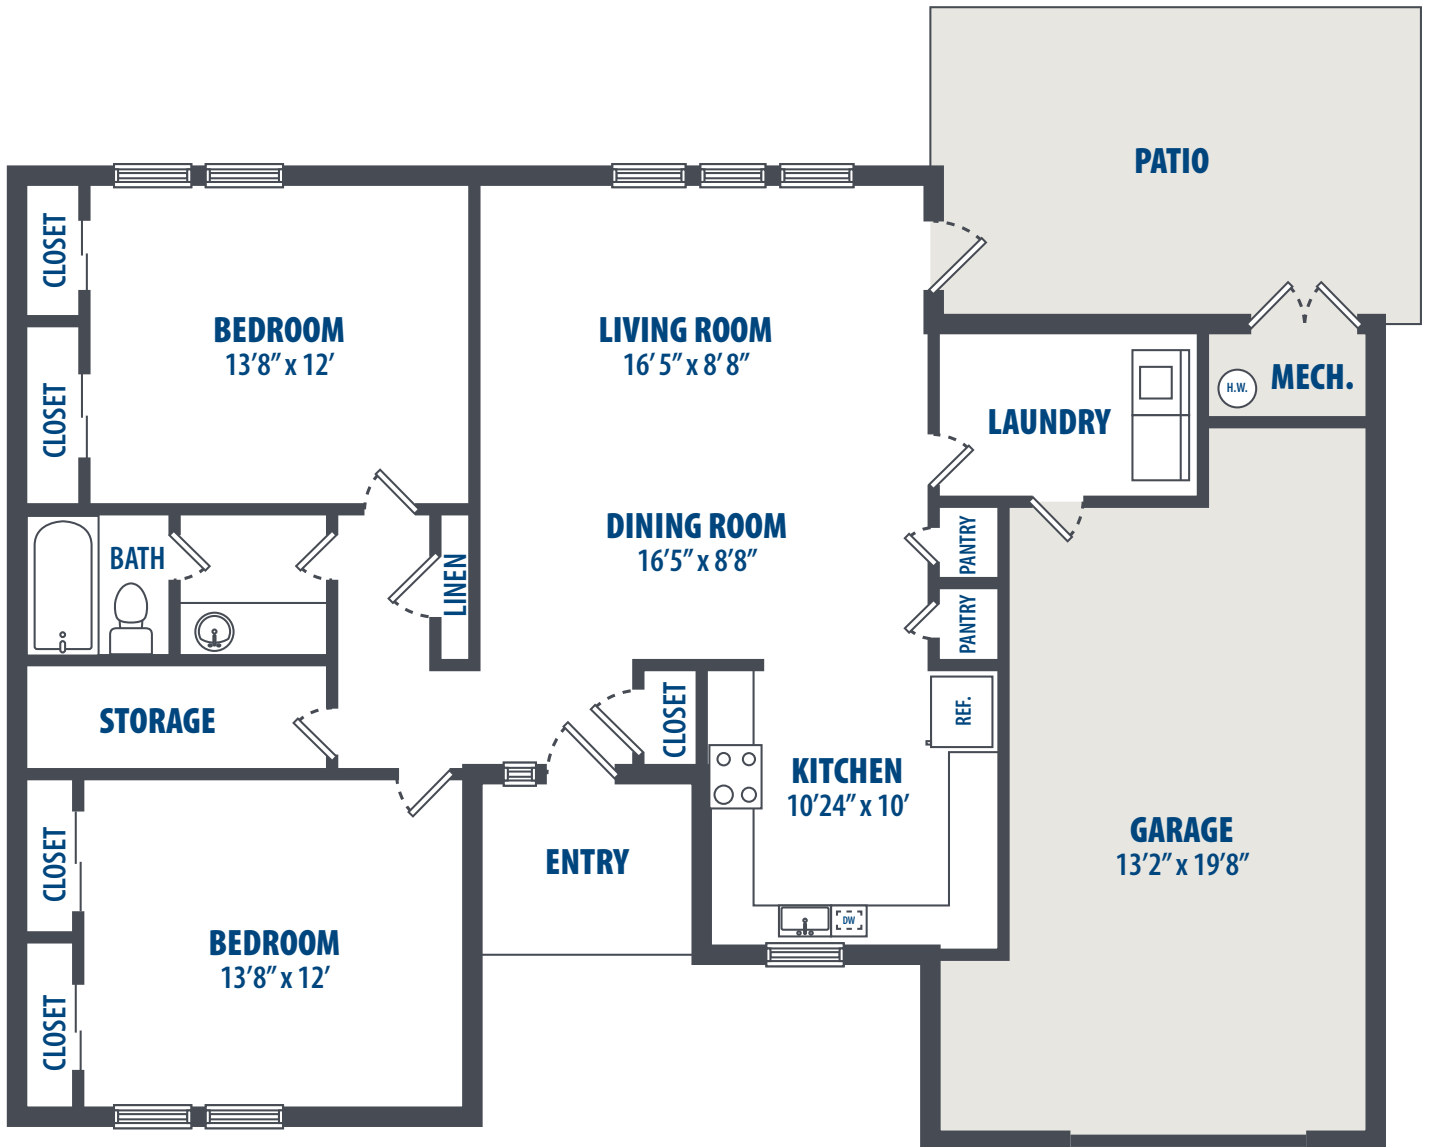

HE2A - 2 BEDROOM

2 Bedroom | 1 Bath | 932 Sq. Ft.*

201 Langley Drive | Barksdale AFB, LA 71110 | Phone: 877-692-0652

**All square footage is approximate.*