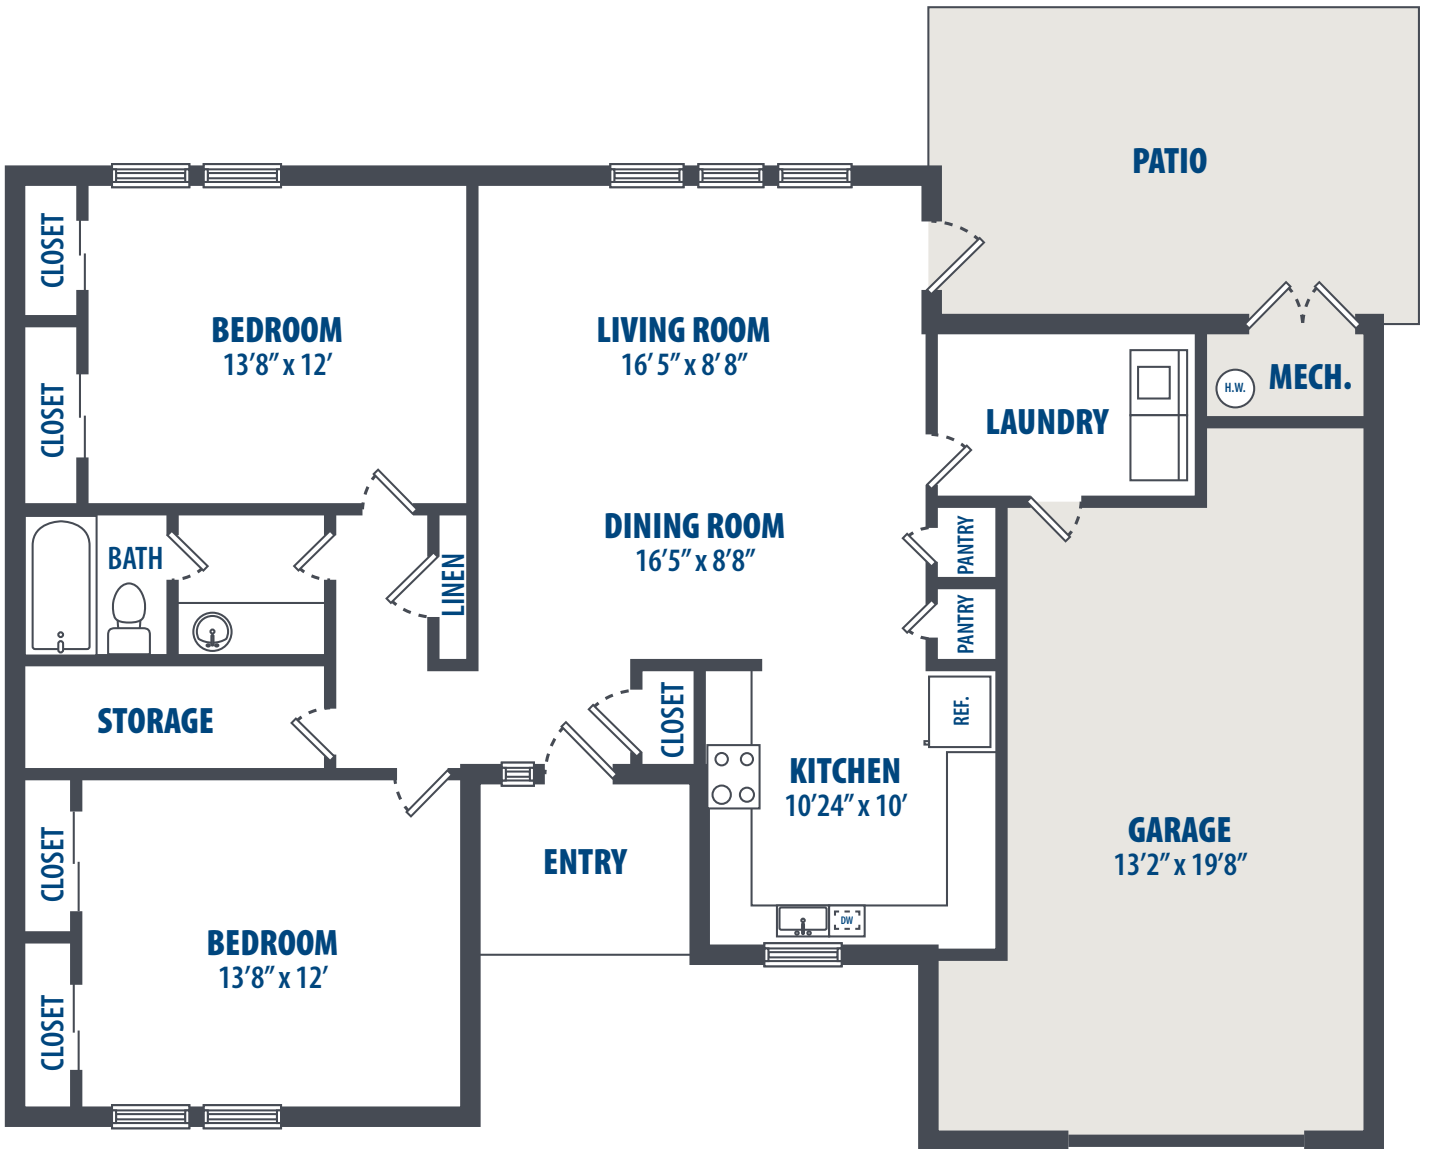

**HE2A - 2 BEDROOM**

2 Bedroom | 1 Bath | 932 Sq. Ft.\*

201 Langley Drive | Barksdale AFB, LA 71110 | Phone: 318-395-6689

*\*All square footage is approximate.*