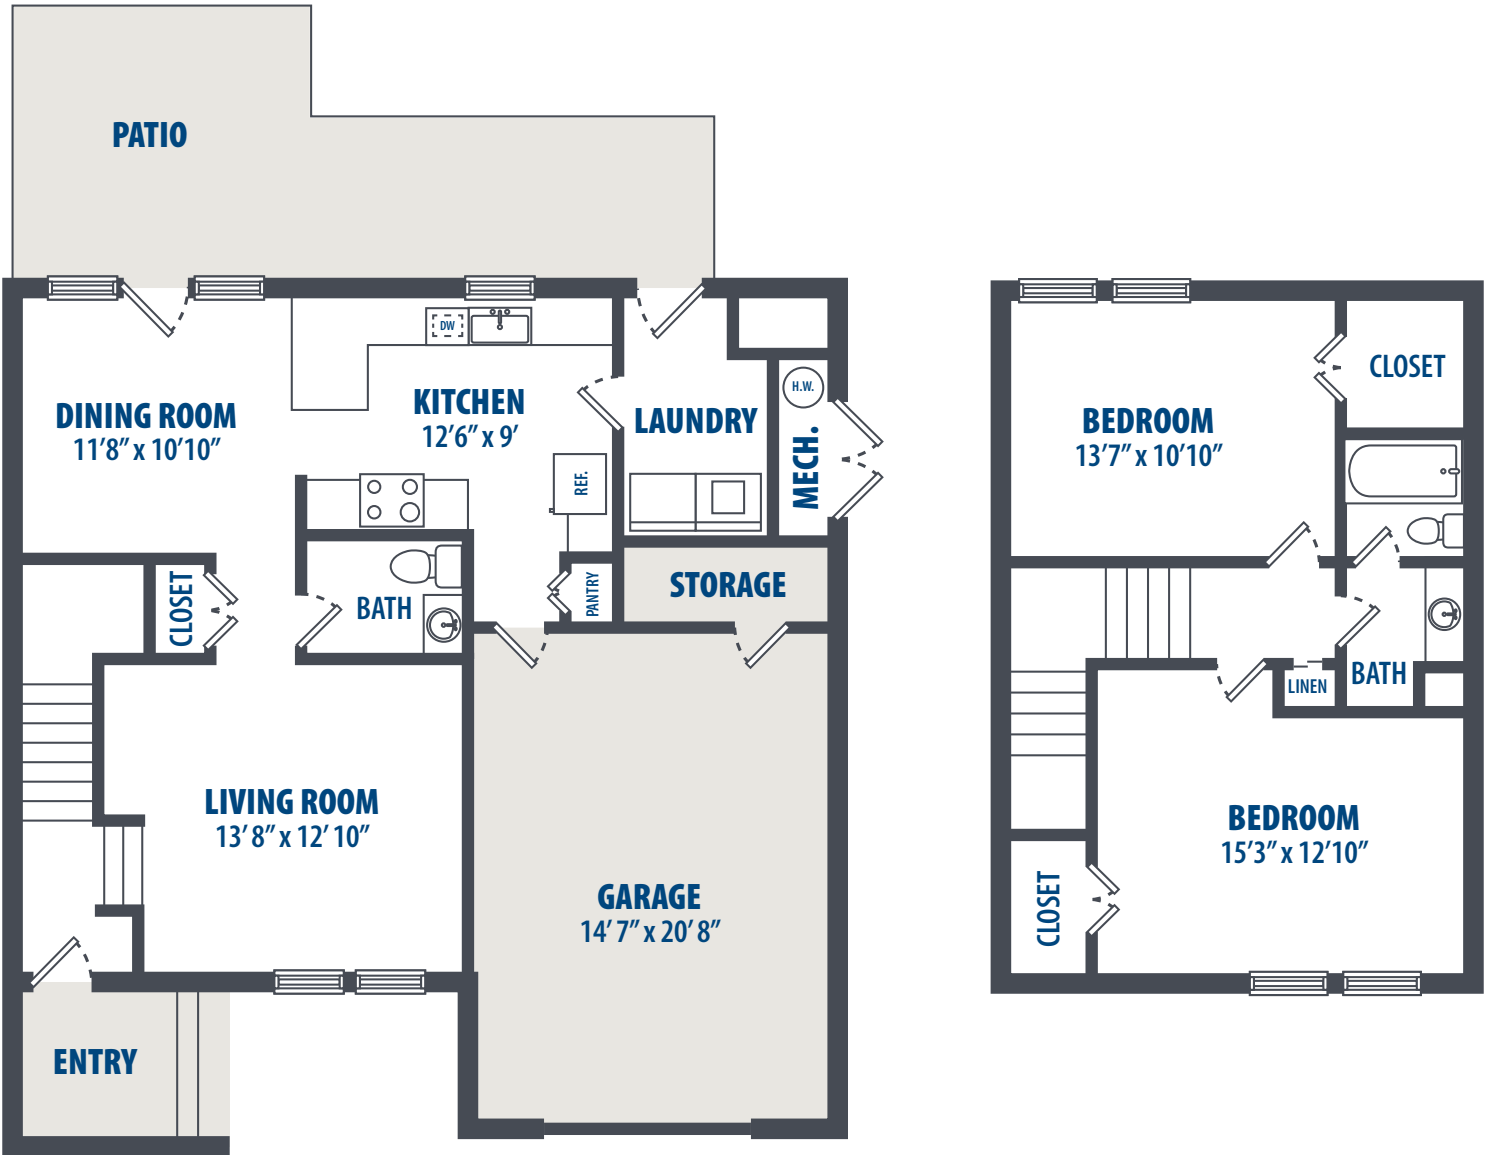

HE2B - 2 BEDROOM

2 Bedroom | 1.5 Bath | 1003 Sq. Ft.*

201 Langley Drive | Barksdale AFB, LA 71110 | Phone: 318-395-6689

**All square footage is approximate.*