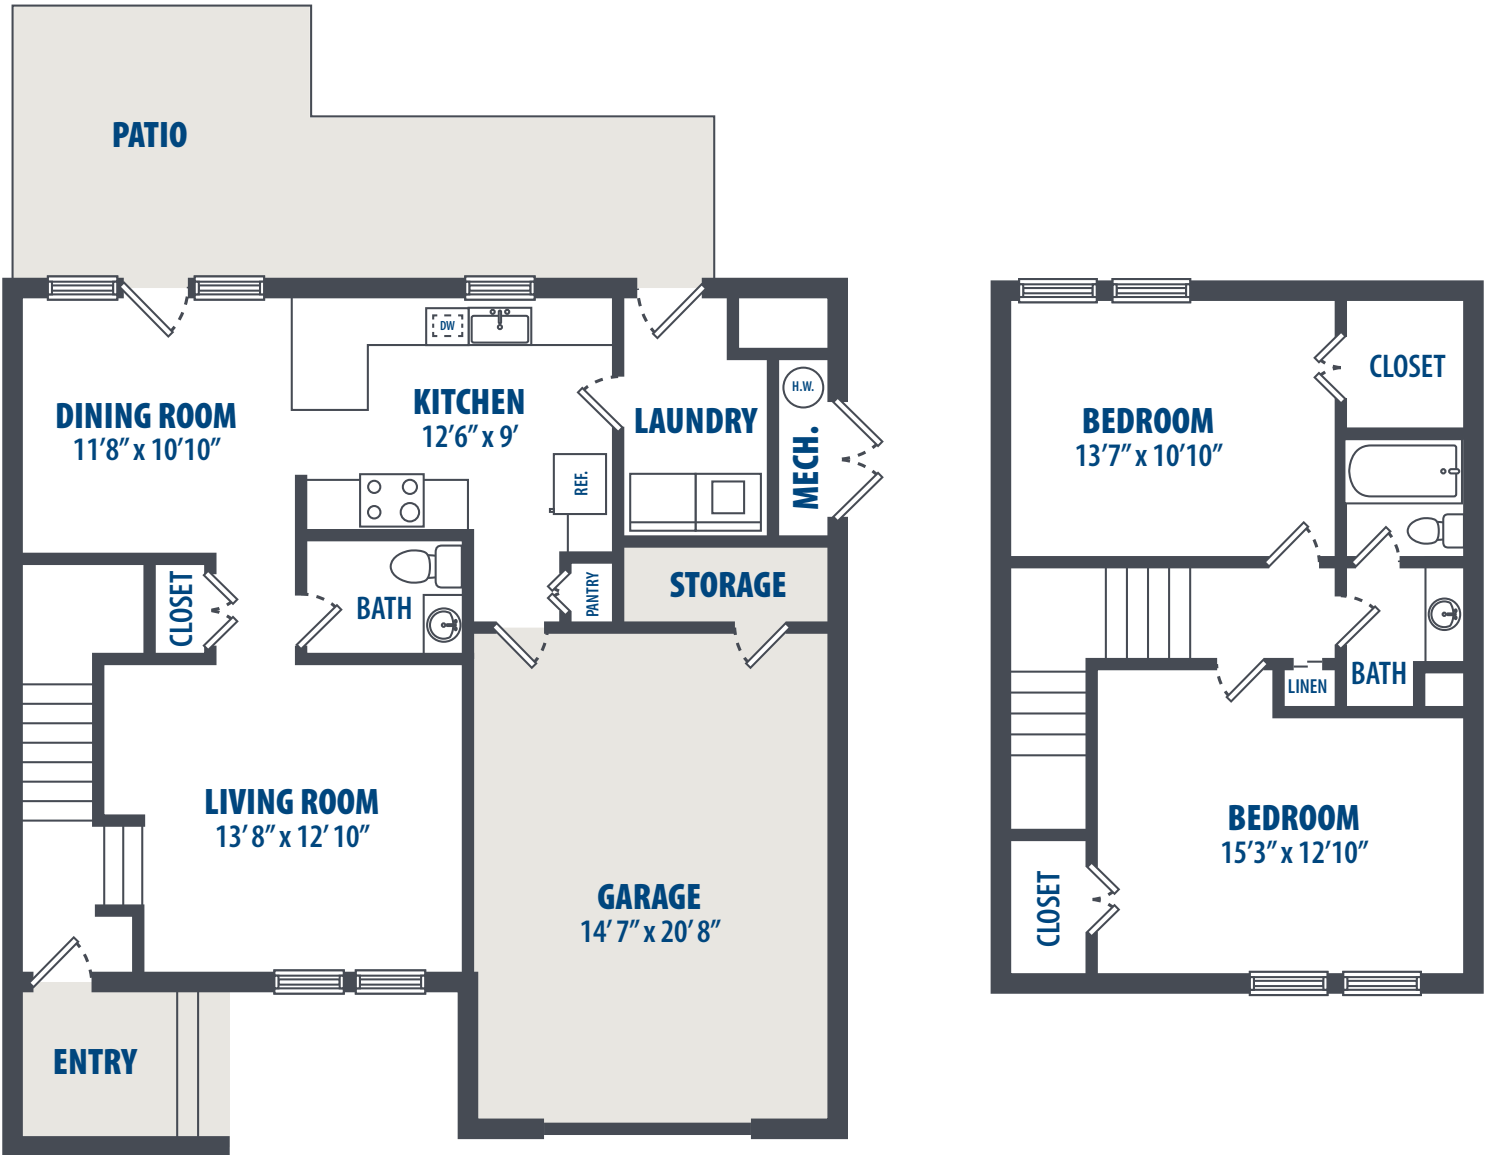

HE2B - 2 BEDROOM

2 Bedroom | 1.5 Bath | 1003 Sq. Ft.*

201 Langley Drive | Barksdale AFB, LA 71110 | Phone: 877-692-0652

**All square footage is approximate.*